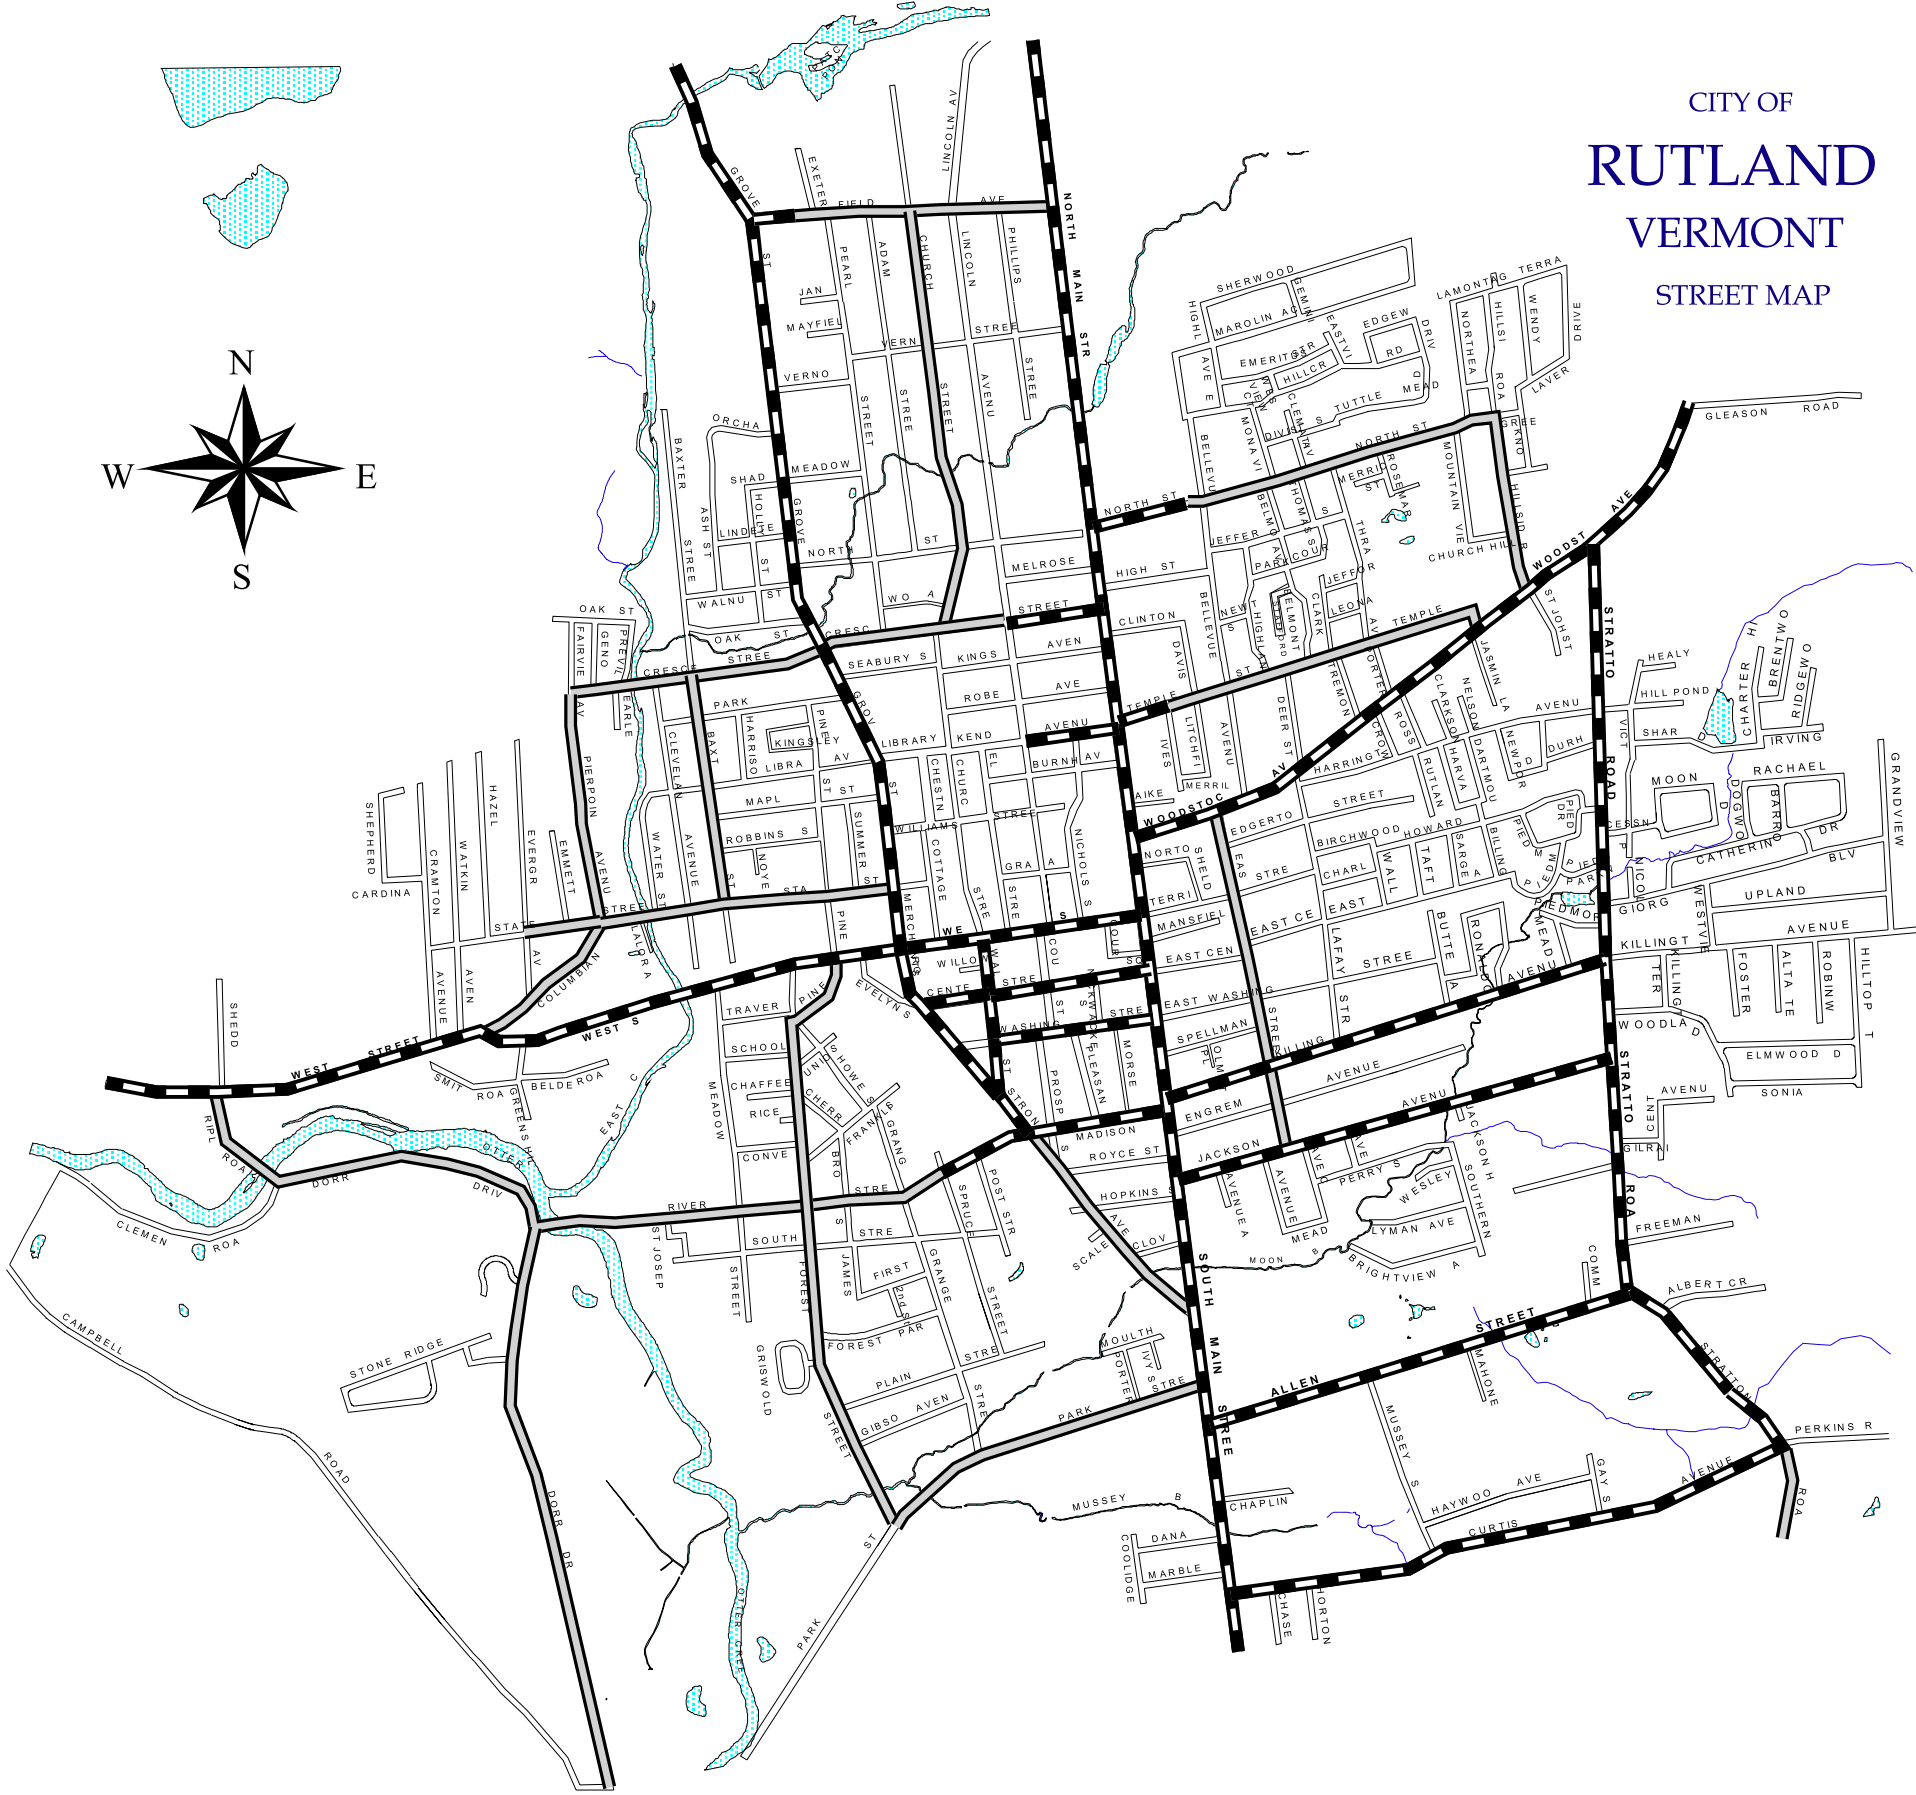

CITY OF
RUTLAND
VERMONT
STREET MAP

**Rutland City
Snow & Ice Control Plan
Priority Streets**

-  **Priority 1**
-  **Priority 2**