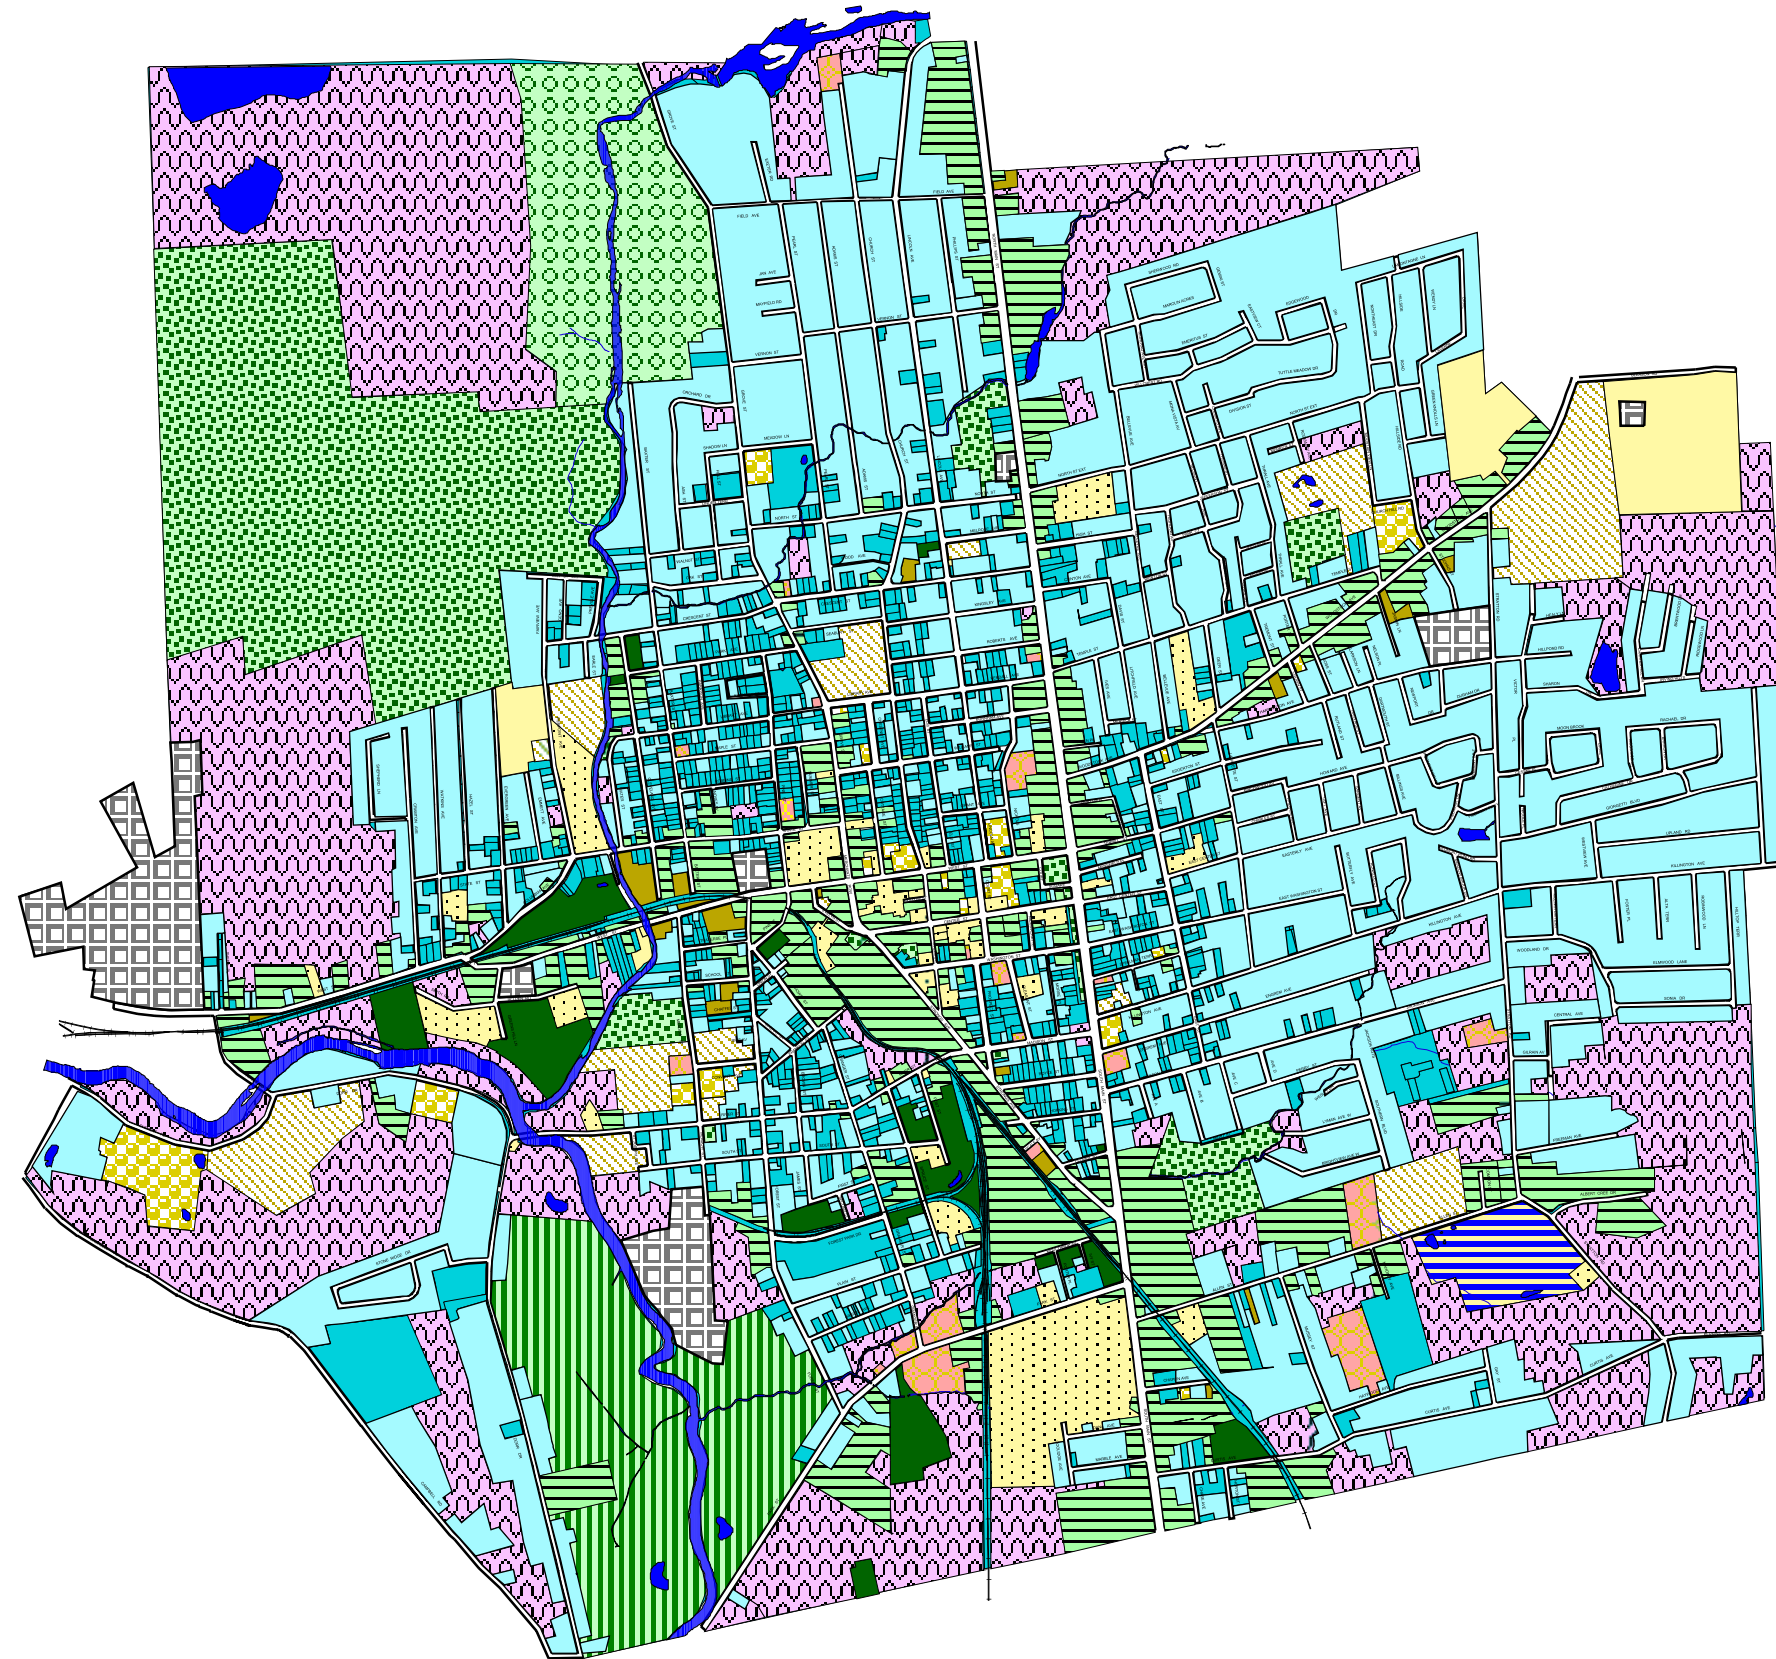

# Existing Land Use

# 5

## Legend

- Single Family Residential
- Multifamily Residential
- Commercial
- Industrial
- Civic
- Public Land Open
- Private Land Open
- Vacant
- Health Care/ Comm. Serv
- Religious
- Educational
- Hospital
- Country Club
- Cemetery
- Agricultural
- Park

## Master Plan

City of Rutland Vermont

Prepared By:  
Rutland City Planning Commission  
Rutland Redevelopment Authority

0.1 0 0.1 0.2 0.3 0.4 0.5 Miles

Map by: GISMO  
Rutland City GIS  
June 2002