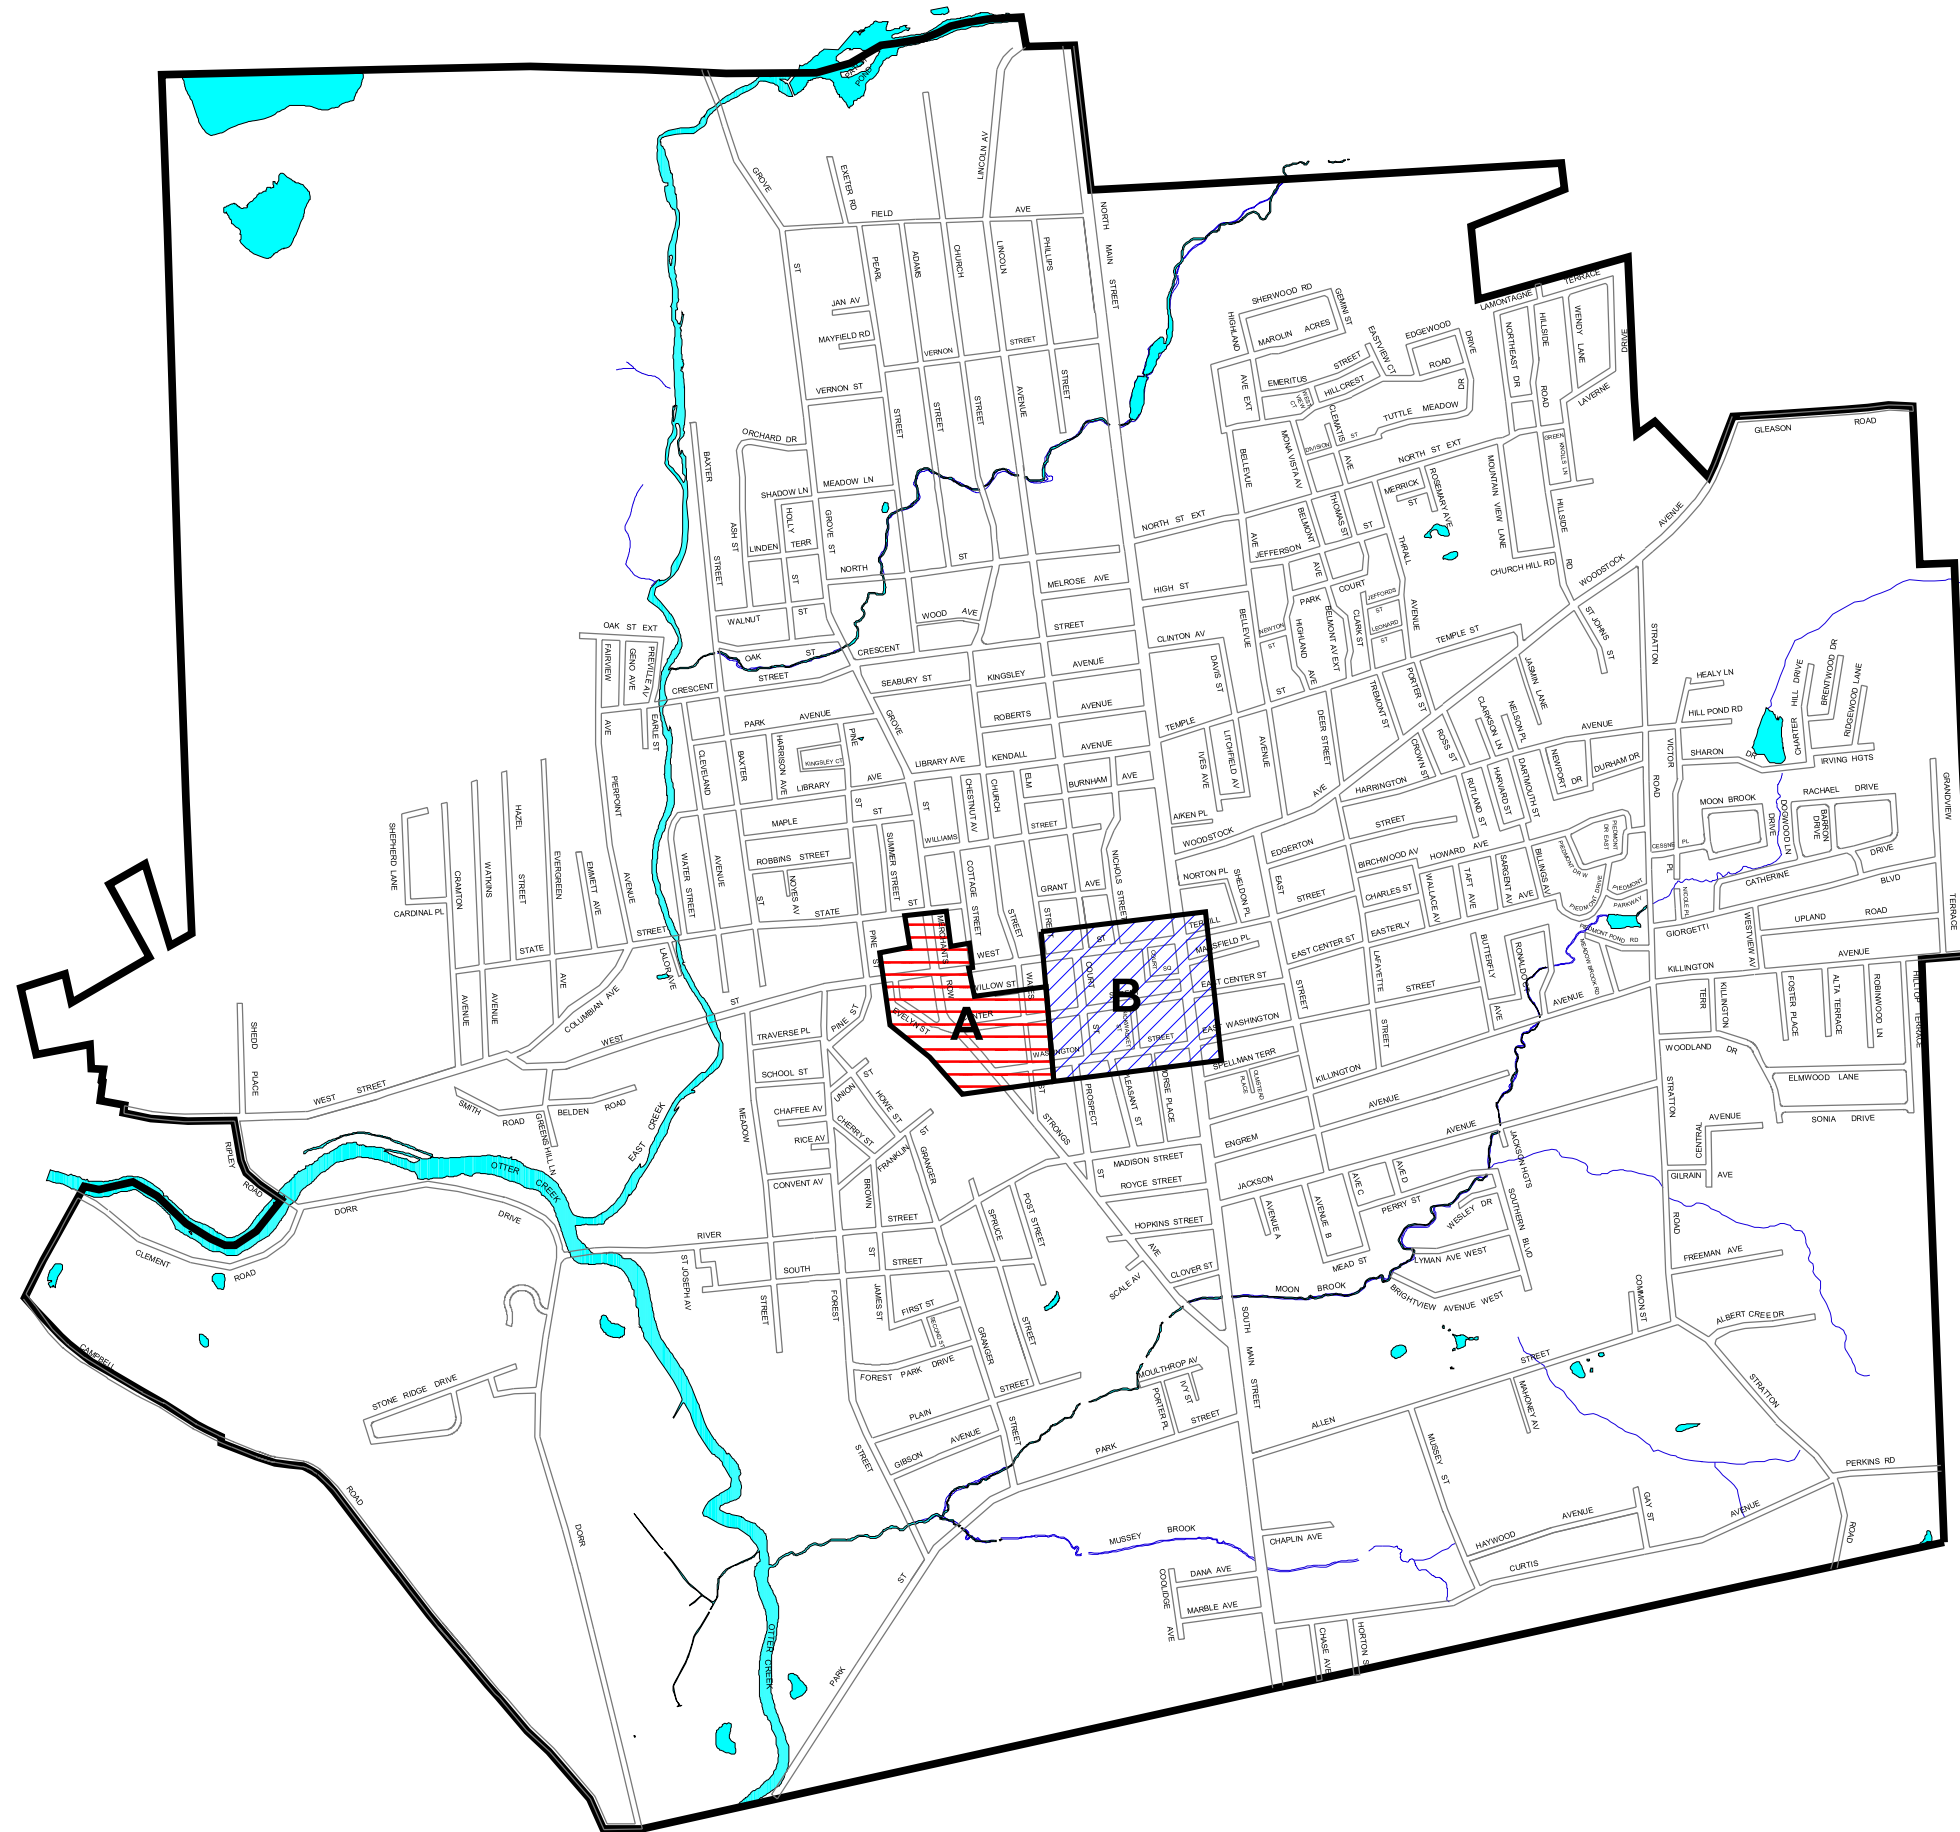

Historic Districts

8

Legend

Historic Districts as listed in National Register of Historic Places

 **A** Downtown Rutland Historic District

 **B** Rutland Courthouse Historic District

Master Plan

City of Rutland Vermont

Prepared By:
Rutland City Planning Commission
Rutland Redevelopment Authority

0.1 0 0.1 0.2 0.3 0.4 0.5 Miles

Map by: GISMO
Rutland City GIS
June 2002