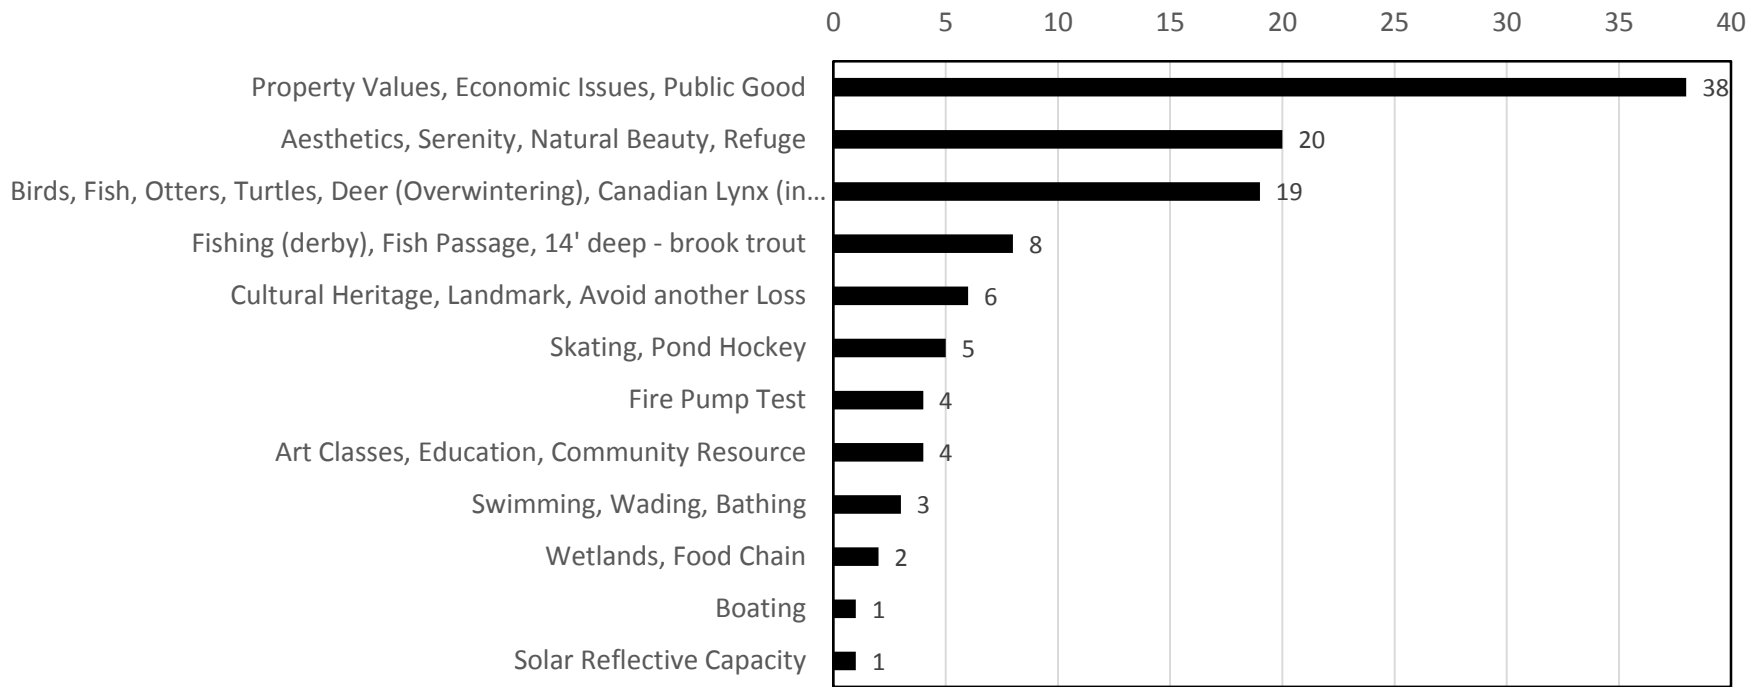

Public Values for Combination and Piedmont Ponds

(Collected at a public meeting on October 24, 2016)

Categorized Values